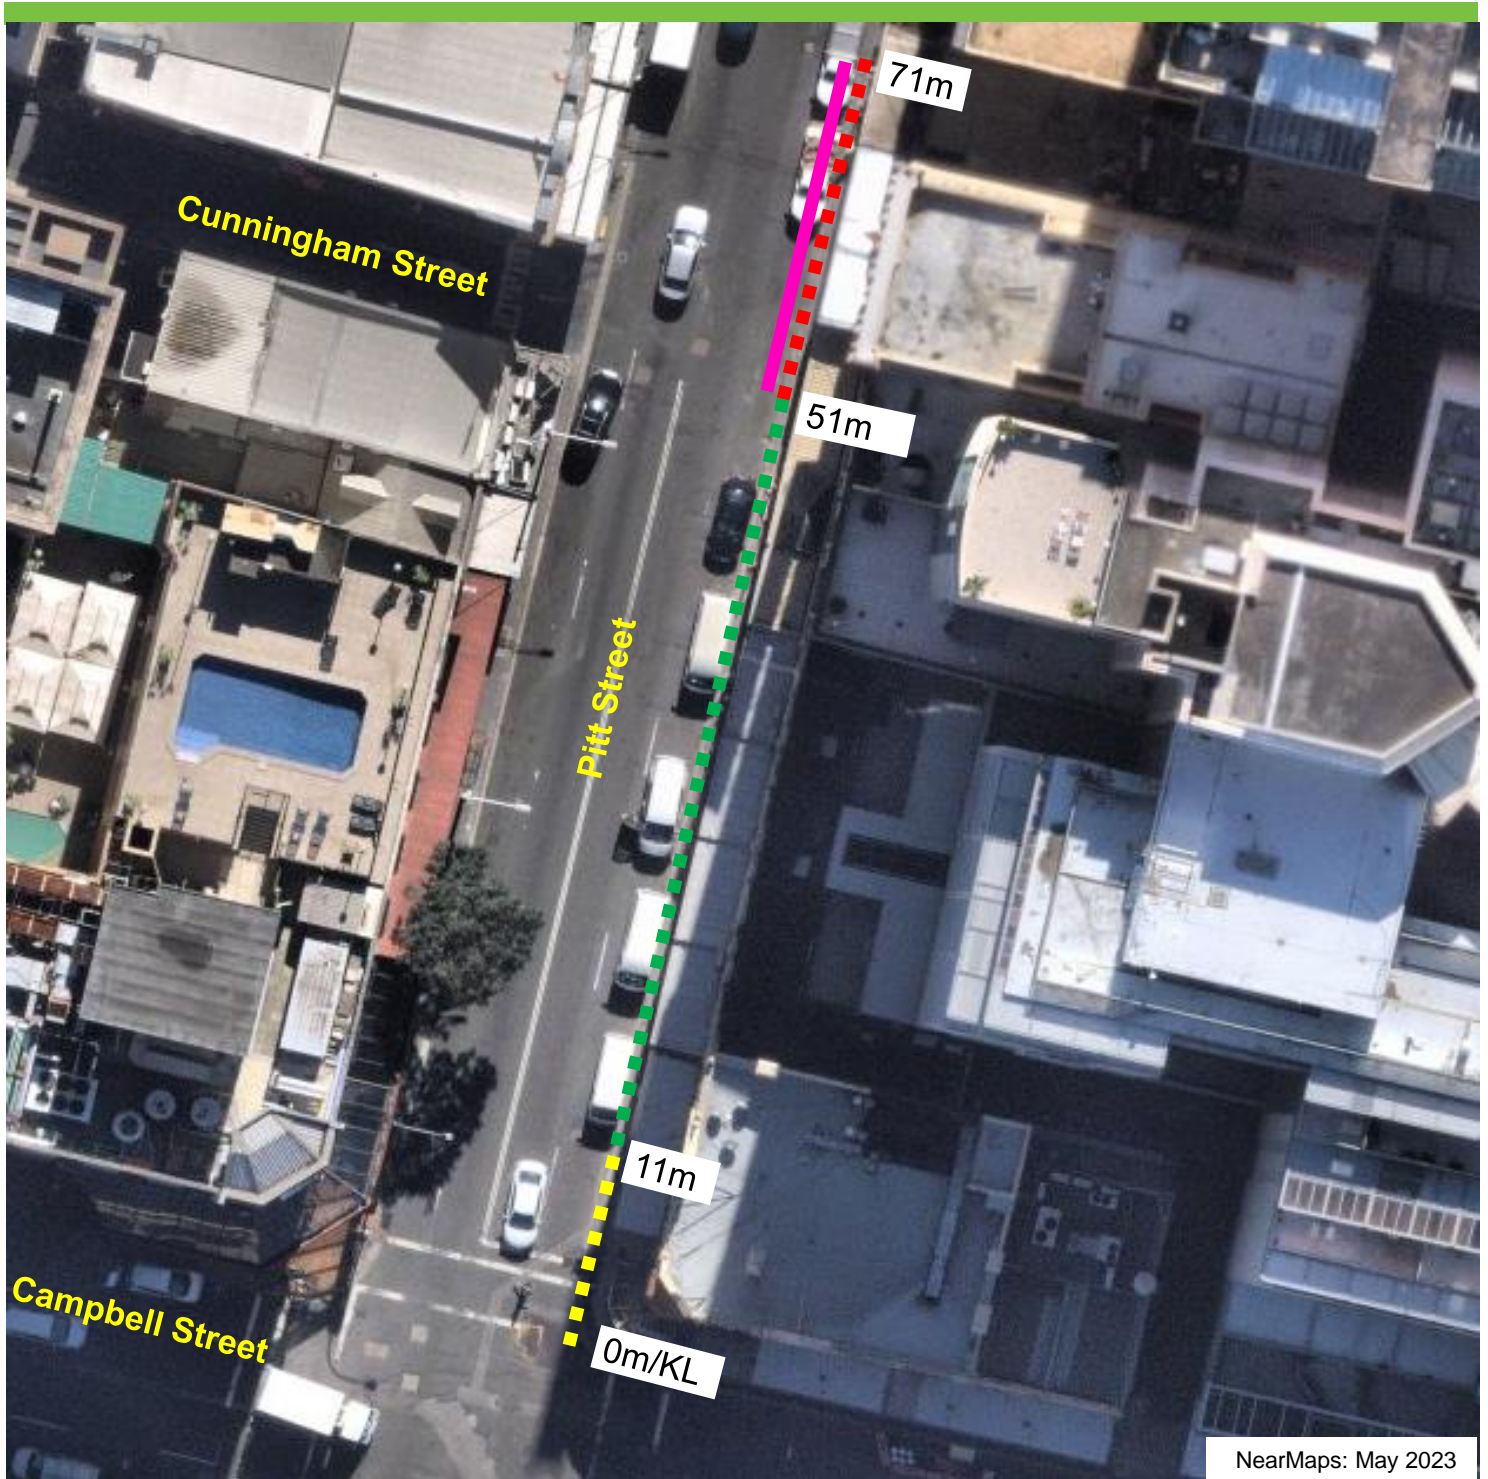

## Pitt Street, Haymarket Proposed Works Zone

### Existing

- ■ ■ "No Stopping"
- ■ ■ "No Stopping 3pm-8pm Mon-Fri" & "Loading Zone Ticket 6am-3pm Mon-Fri 6am-10am Sat 4P Ticket 8pm-12am Mon-Fri 10am-10pm Sat 8am-10pm Sun and Public Holidays"
- ■ ■ "No Stopping 3pm-8pm Mon-Fri" & "No Parking 6am-3pm 8pm-12am Mon-Fri 6am-12am Sat-Sun & Public Holidays"

### Proposed

- ■ ■ "Works Zone 7am-3pm Mon-Fri, 7am-5pm Sat" & "No Parking 3pm-12am Mon-Fri, 5pm-12am Sat, 6am-12am Sun & Public Holidays"